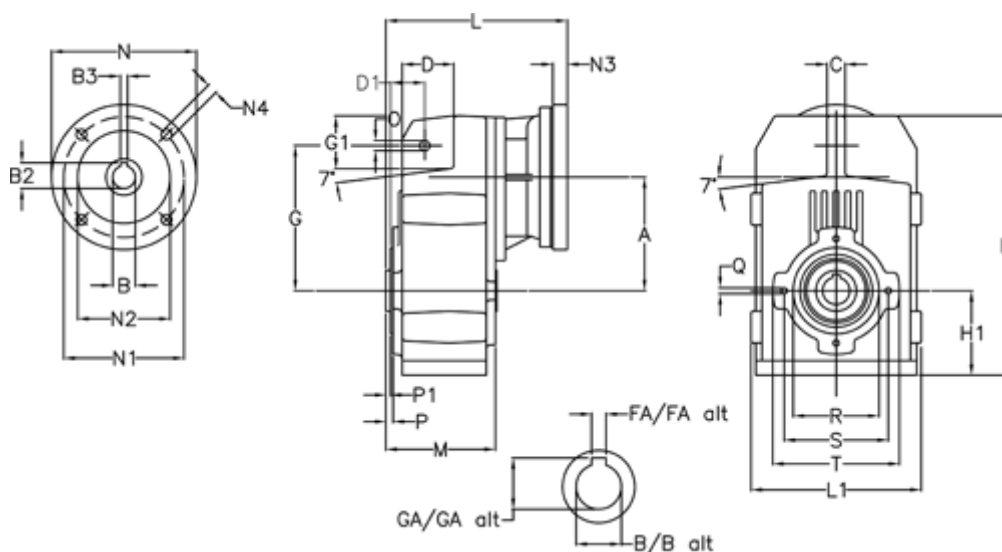

Article number: 29560110603225
 Description: Shaft mounted gear
 A102H25-106-P71B5

Measures

A = 112.50	FA = 8	M = 100.5	Q = M8x12
B = 25	G = 140	N = 160	R = 80
B1 = 14	G1 = 51.0	N1 = 130	S = 100
B2 = 16.3	GA = 28.3	N2 = 110	T = 120
B3 = 5	H = 251.0	N4 = M8x16	
C = 20	H1 = 84.0	O = 11	
D = 47.5	L = 185.5	P = 4.5	
D1 = 35.0	L1 = 170	P1 = 3.0	